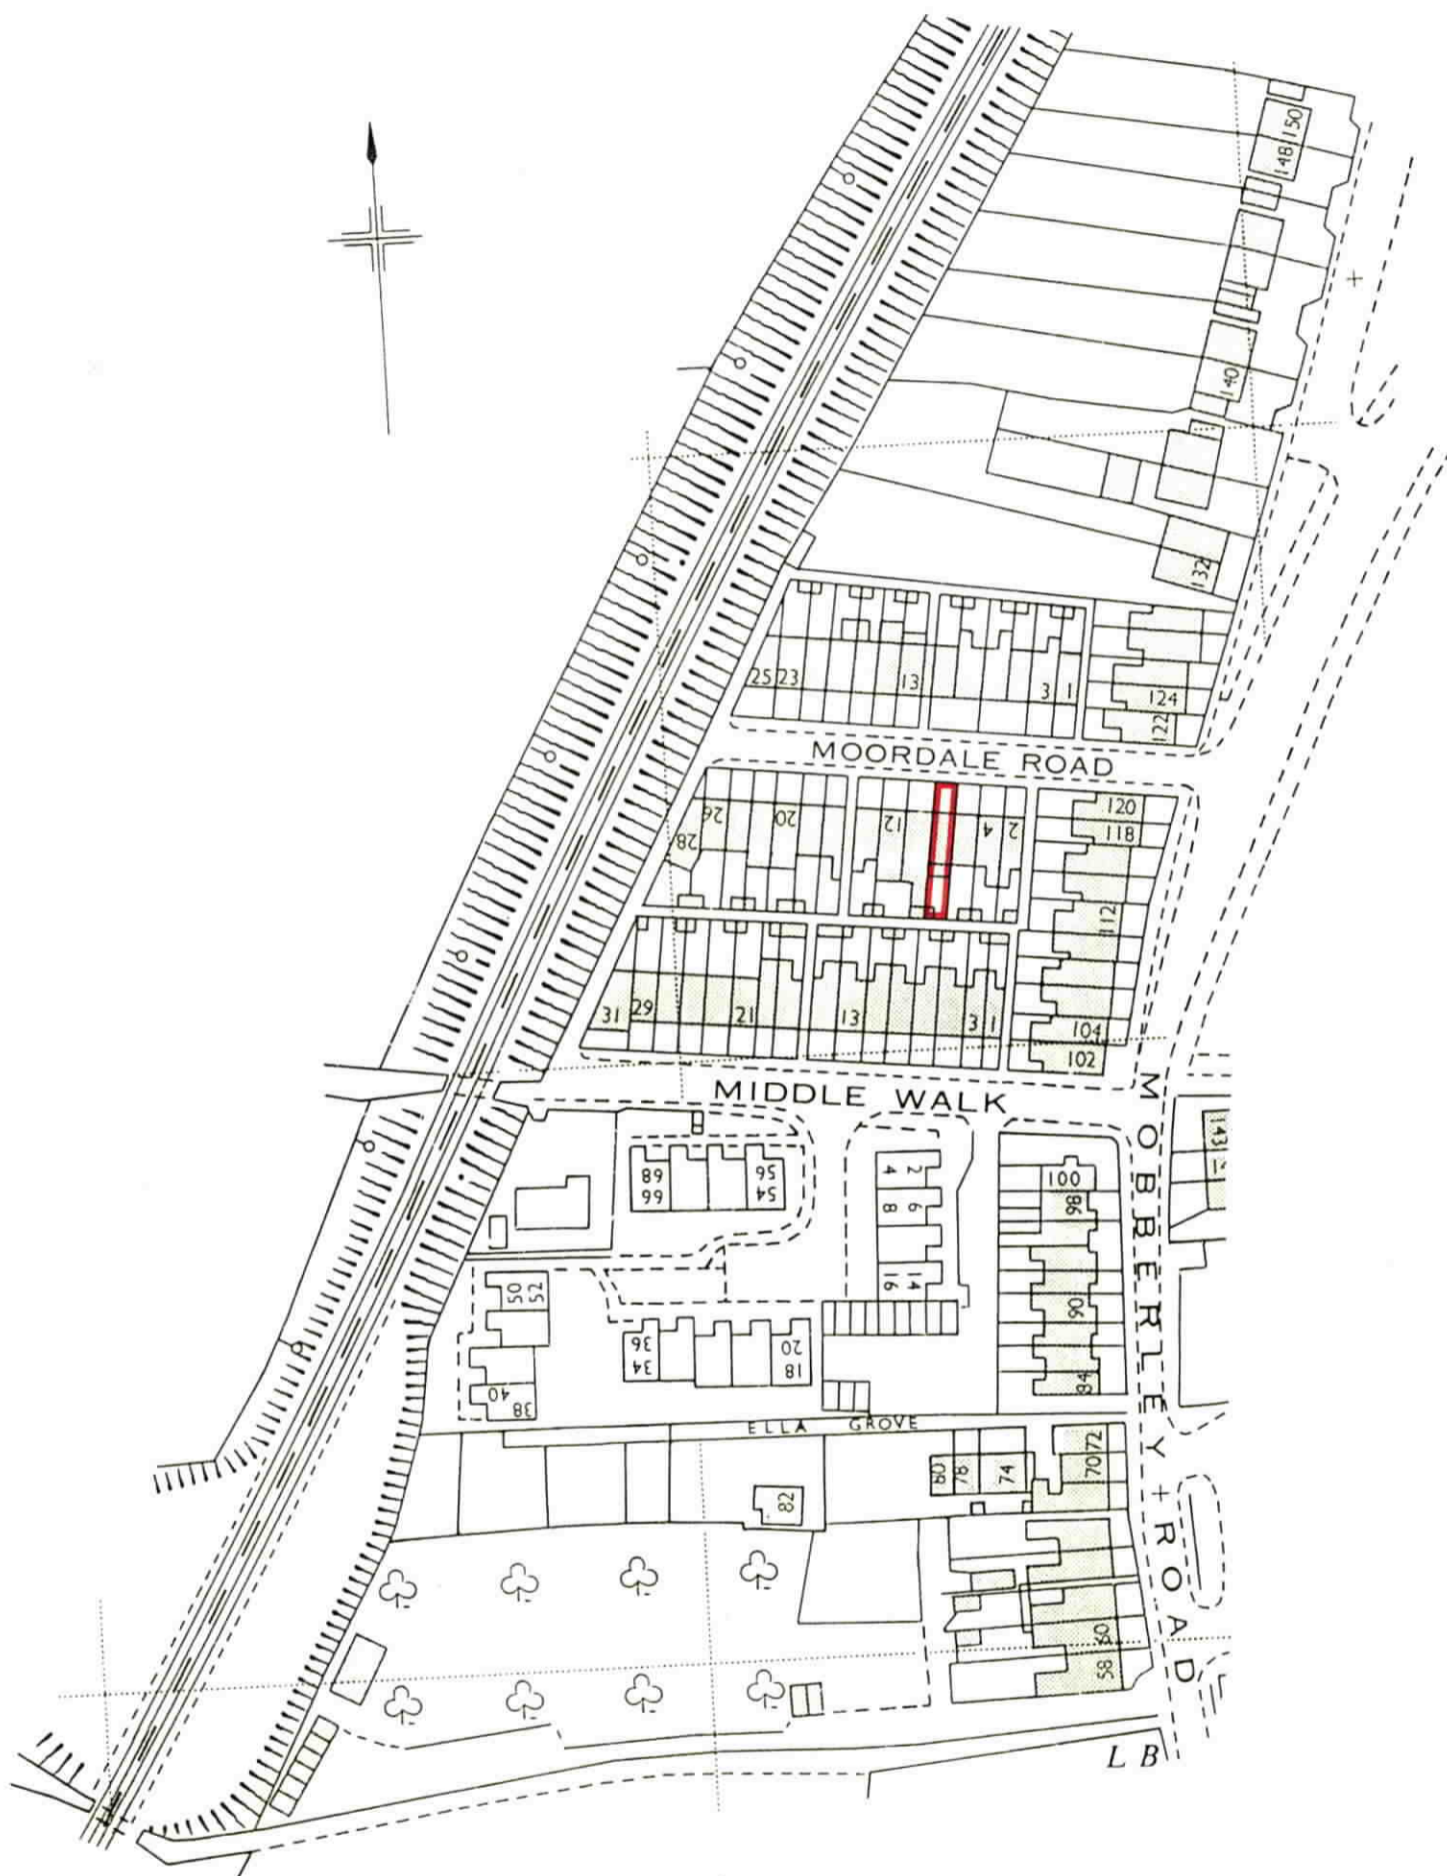

H.M. LAND REGISTRY		TITLE NUMBER	
		CH248371	
ORDNANCE SURVEY PLAN REFERENCE	SJ 7578	SECTION L	Scale 1/1250 Enlarged from 1/2500
COUNTY CHESHIRE	DISTRICT MACCLESFIELD		© Crown copyright 1980

This is a print of the view of the title plan obtained from HM Land Registry showing the state of the title plan on 04 July 2023 at 17:36:18. This title plan shows the general position, not the exact line, of the boundaries. It may be subject to distortions in scale. Measurements scaled from this plan may not match measurements between the same points on the ground.

This title is dealt with by HM Land Registry, Birkenhead Office.

© Crown Copyright. Produced by HM Land Registry. Reproduction in whole or in part is prohibited without the prior written permission of Ordnance Survey. Licence Number 100026316.